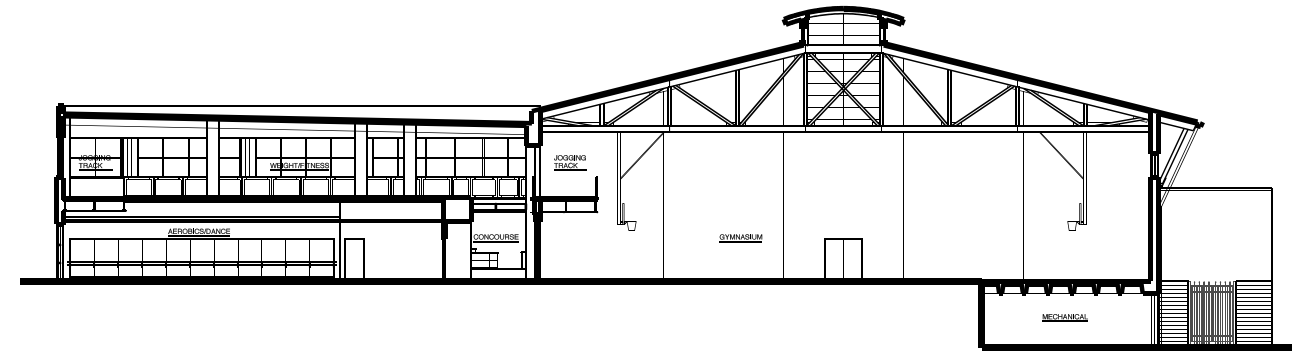

Gym / Lobby Section

SCALE: 1/8" = 1'-0"

Gym / Fitness / Aerobics Section

SCALE: 1/8" = 1'-0"

Concourse Section East

SCALE: 1/8" = 1'-0"

Meeting Room Section

SCALE: 1/8" = 1'-0"

Concourse Section West

SCALE: 1/8" = 1'-0"

Cedar Hill Recreation Center