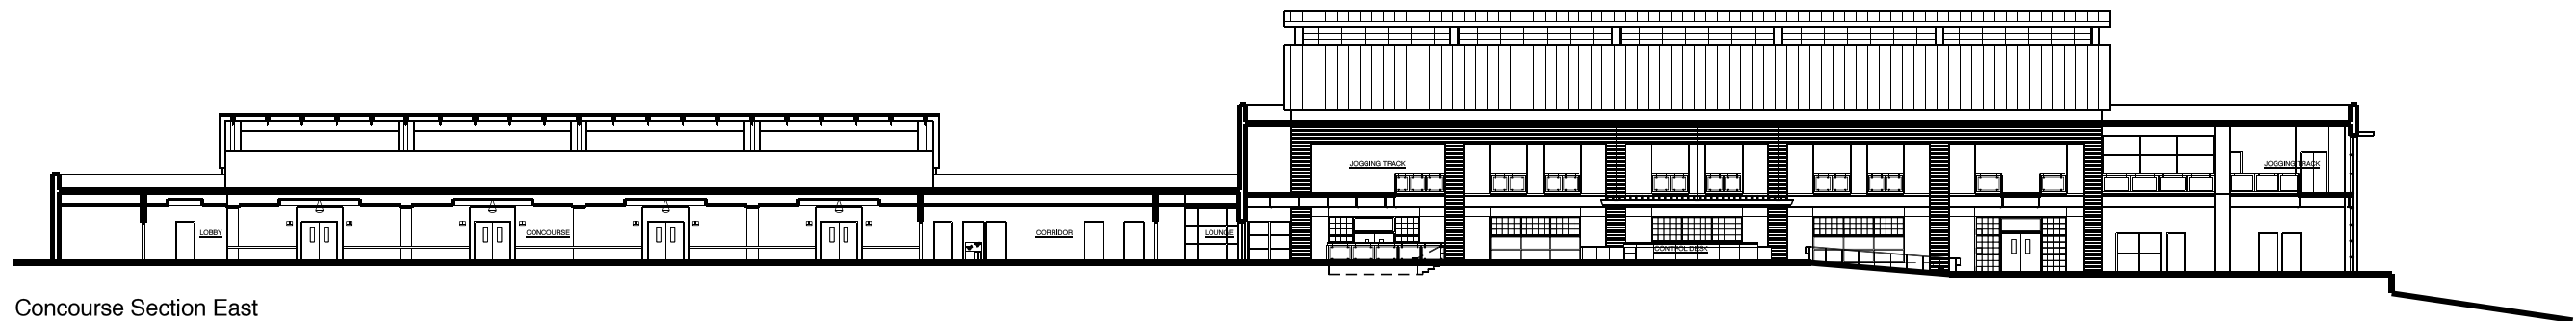

Gym / Lobby Section

SCALE: 1/8" = 1'-0"

Gym / Fitness / Aerobics Section

SCALE: 1/8" = 1'-0"

Concourse Section East

SCALE: 1/8" = 1'-0"

Meeting Room Section

SCALE: 1/8" = 1'-0"

Concourse Section West

SCALE: 1/8" = 1'-0"

Cedar Hill Recreation Center