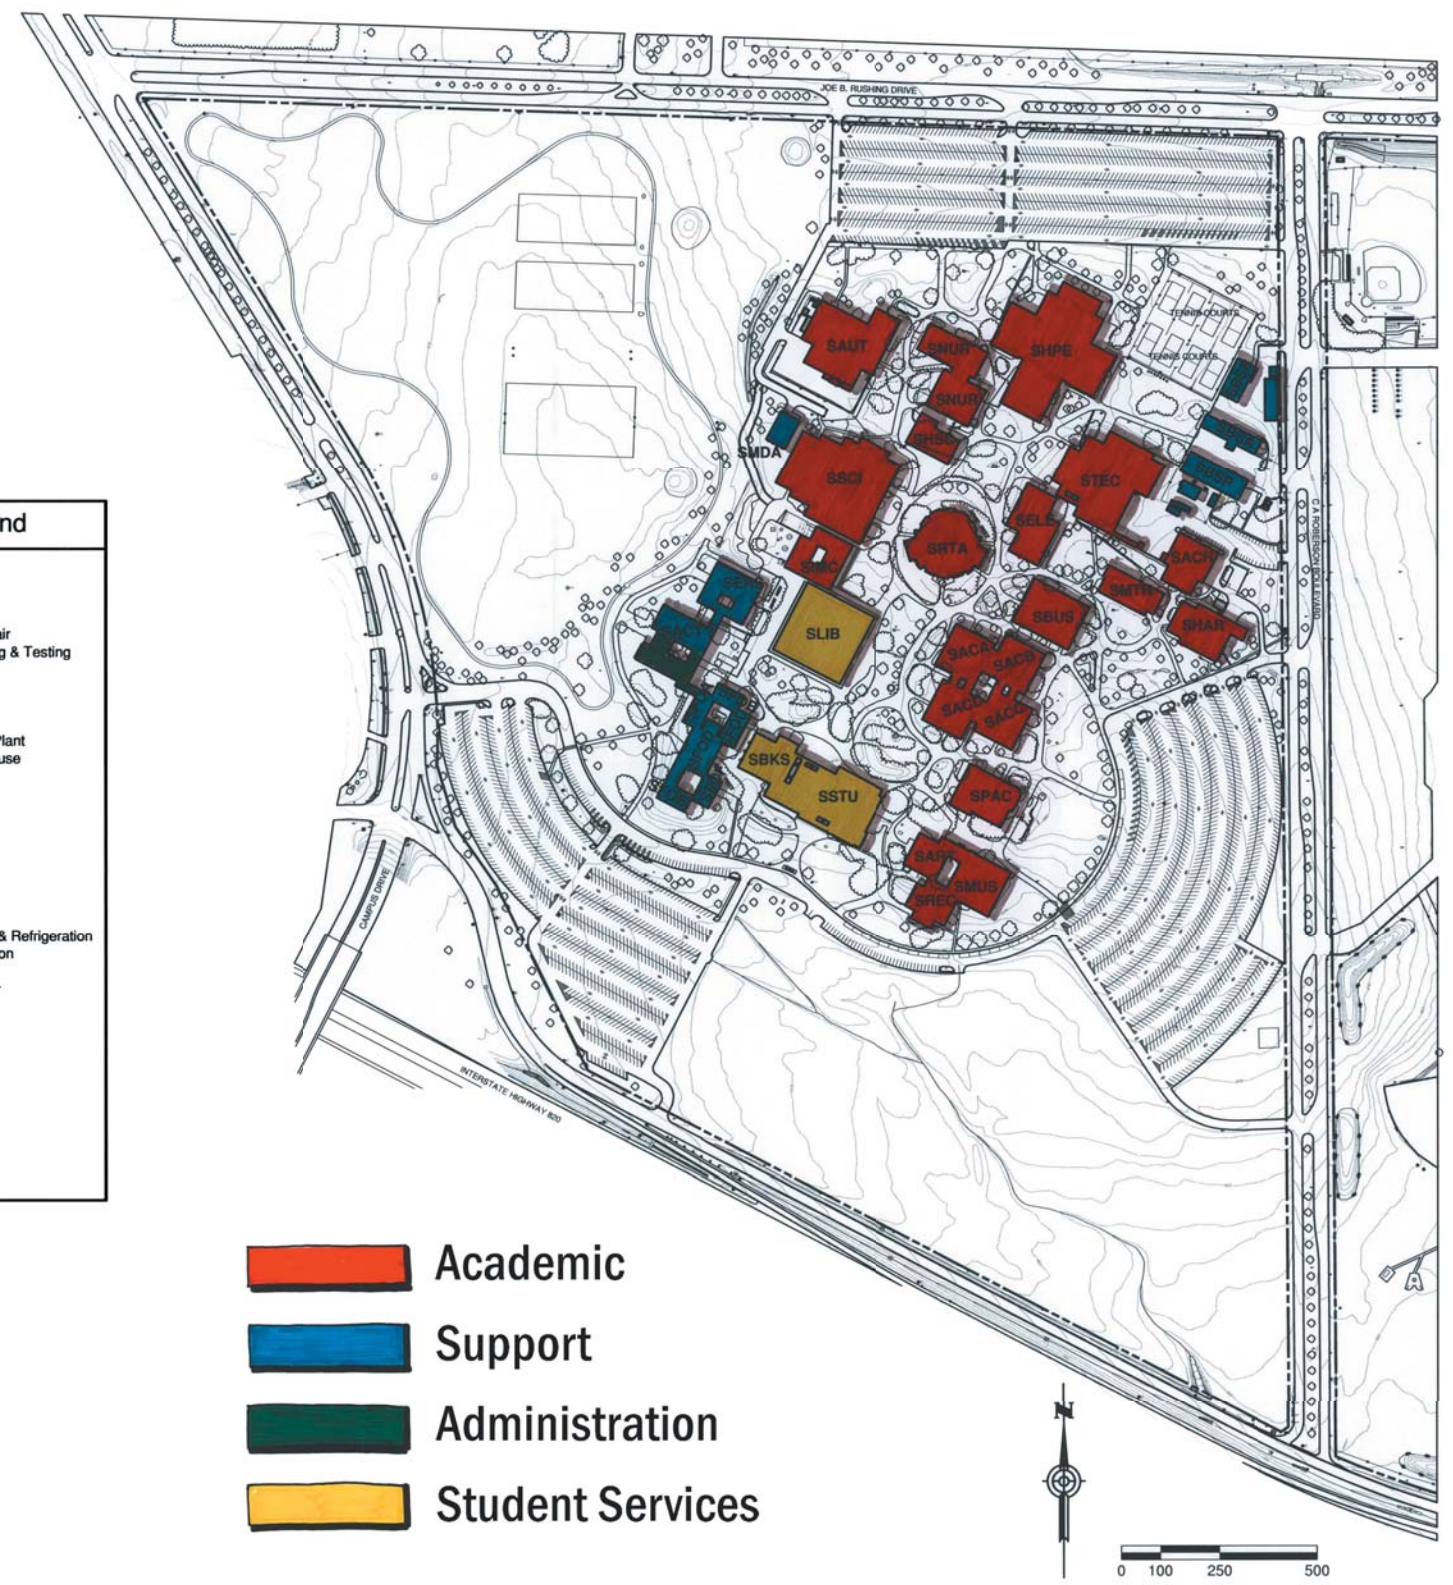

Building Legend	
SABC	Academic Classrooms
SACA	Academic Classrooms
SACC	Academic Classrooms
SACD	Academic Classrooms
SACR	Automotive Collision Repair
SACT	Administration, Counseling & Testing
SART	Art
SAUT	Automotive
SBKS	Bookstore
SBSA	Building Services
Sbsp	Building Services Power Plant
SBSW	Building Services Warehouse
SBUS	Business
SELE	Electronics
SERS	Enrollment Services
SFOA	Faculty Offices - A
SFOB	Faculty Offices - B
SFOC	Faculty Offices - C
SFOD	Faculty Offices - D
SFOE	Faculty Offices - E
SFOF	Faculty Offices - F
SHAR	Heating, Air Conditioning & Refrigeration
SHPE	Health & Physical Education
SHSC	Health Services
SIMC	Instructional Media Center
SLIB	Library
SMTH	Mathematics
SMUS	Music
SNUR	Nursing
SPAC	Performing Arts Center
SREC	Recital Hall
SRTA	Rotunda
SSCI	Science
SSTU	Student Center
STEC	Technology

- Academic
- Support
- Administration
- Student Services