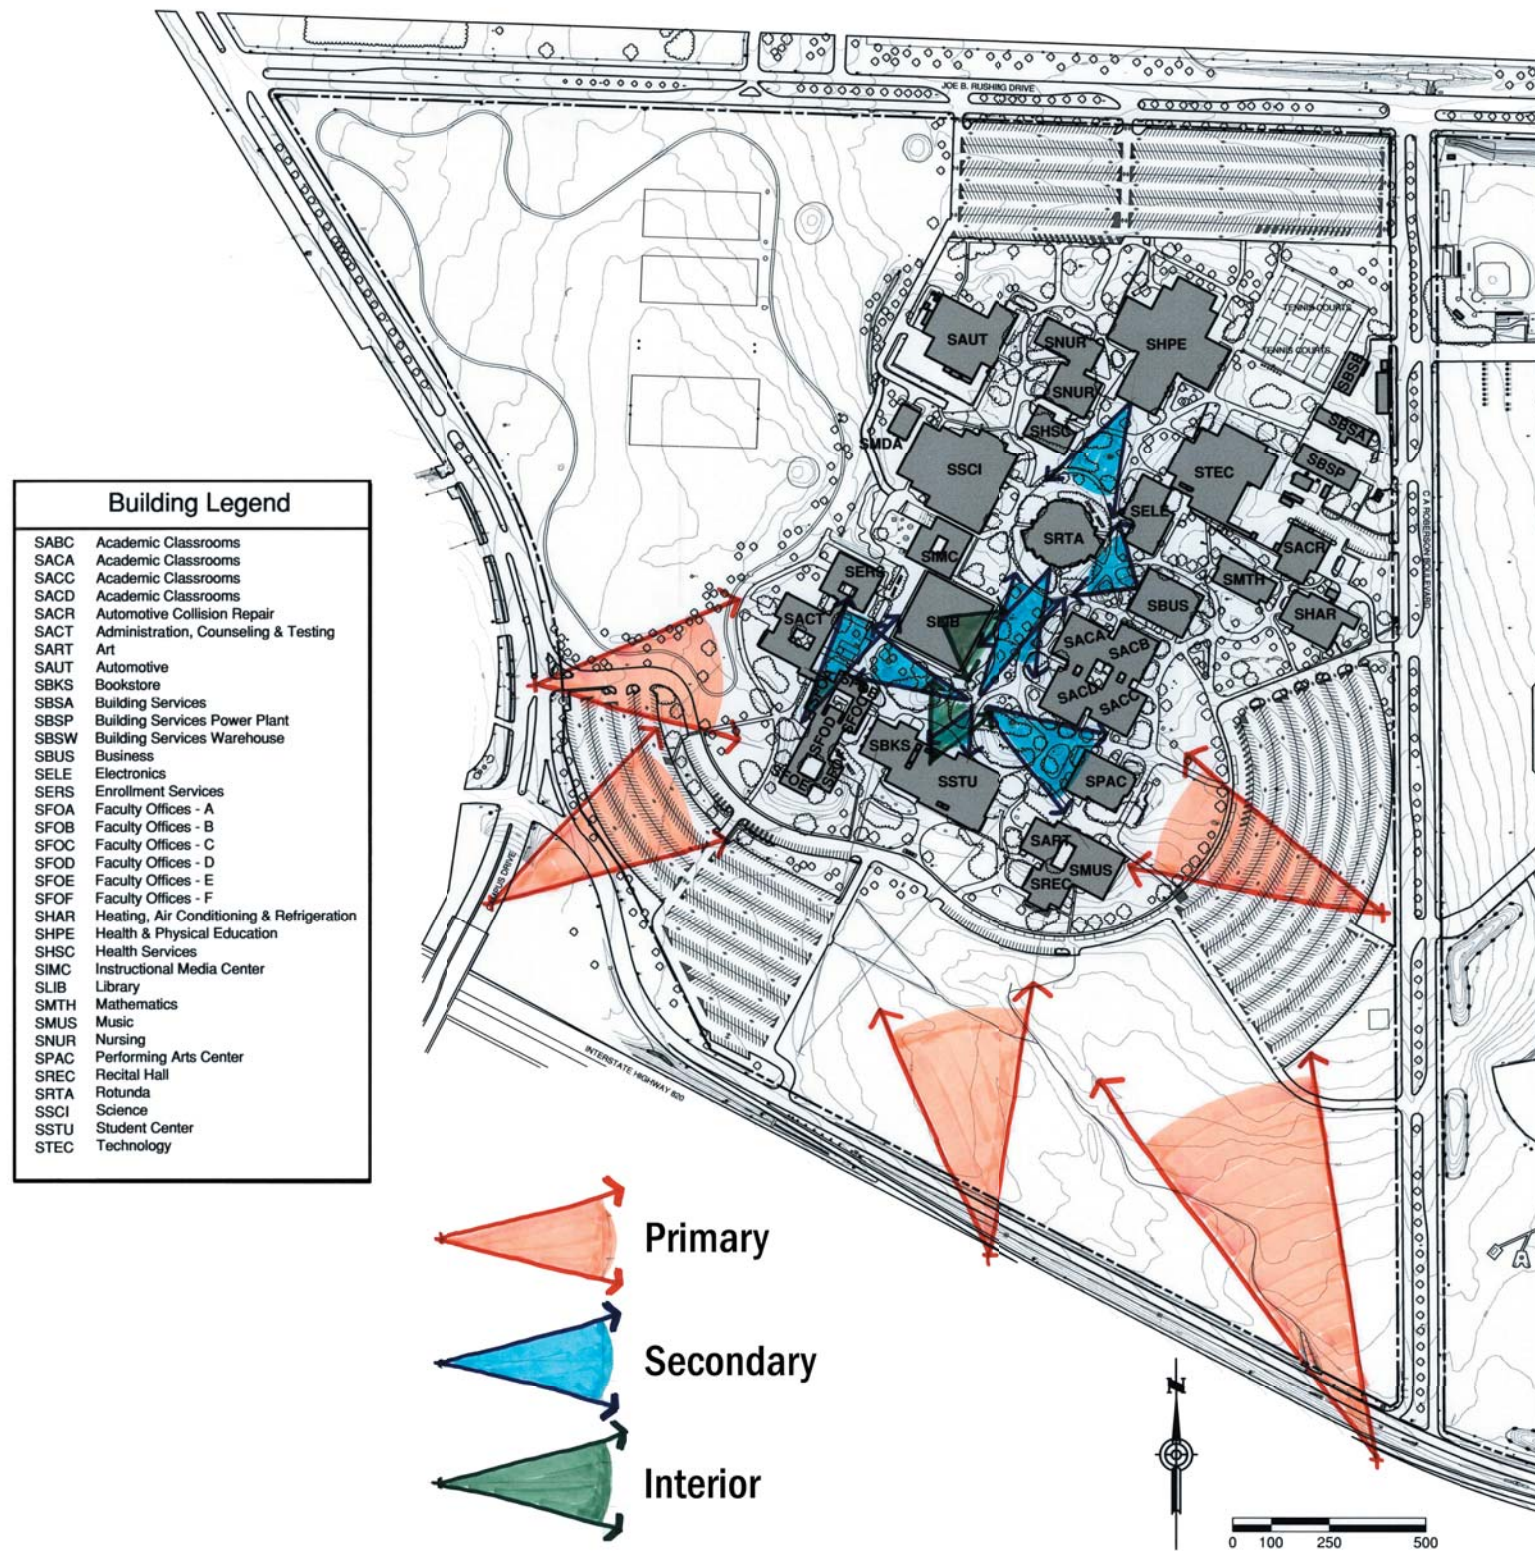

# OBSERVATIONS

- Optimal primary campus views from IH 20.
- Optimal primary view from Campus Drive bridge and main campus entrance.
- Opportunity to enhance view of main entrance at Student Union Building.
- Optimal primary view of campus from main entry drive.
- Excellent view of campus from southwest and southeast parking lots.
- Excellent views within campus core pedestrian routes and axis.
- Notable interior views from Student Union Building of campus pedestrian routes and axis.
- Notable interior views from library of campus pedestrian routes and axis.
- Opportunities to screen objectionable views of service areas.
- Many good views of landscaping enhancements within campus.

# Analysis

## SOUTH CAMPUS

TARRANT COUNTY  
COLLEGE DISTRICT

## Viewsheds

FREESE AND NICHOLS, INC.