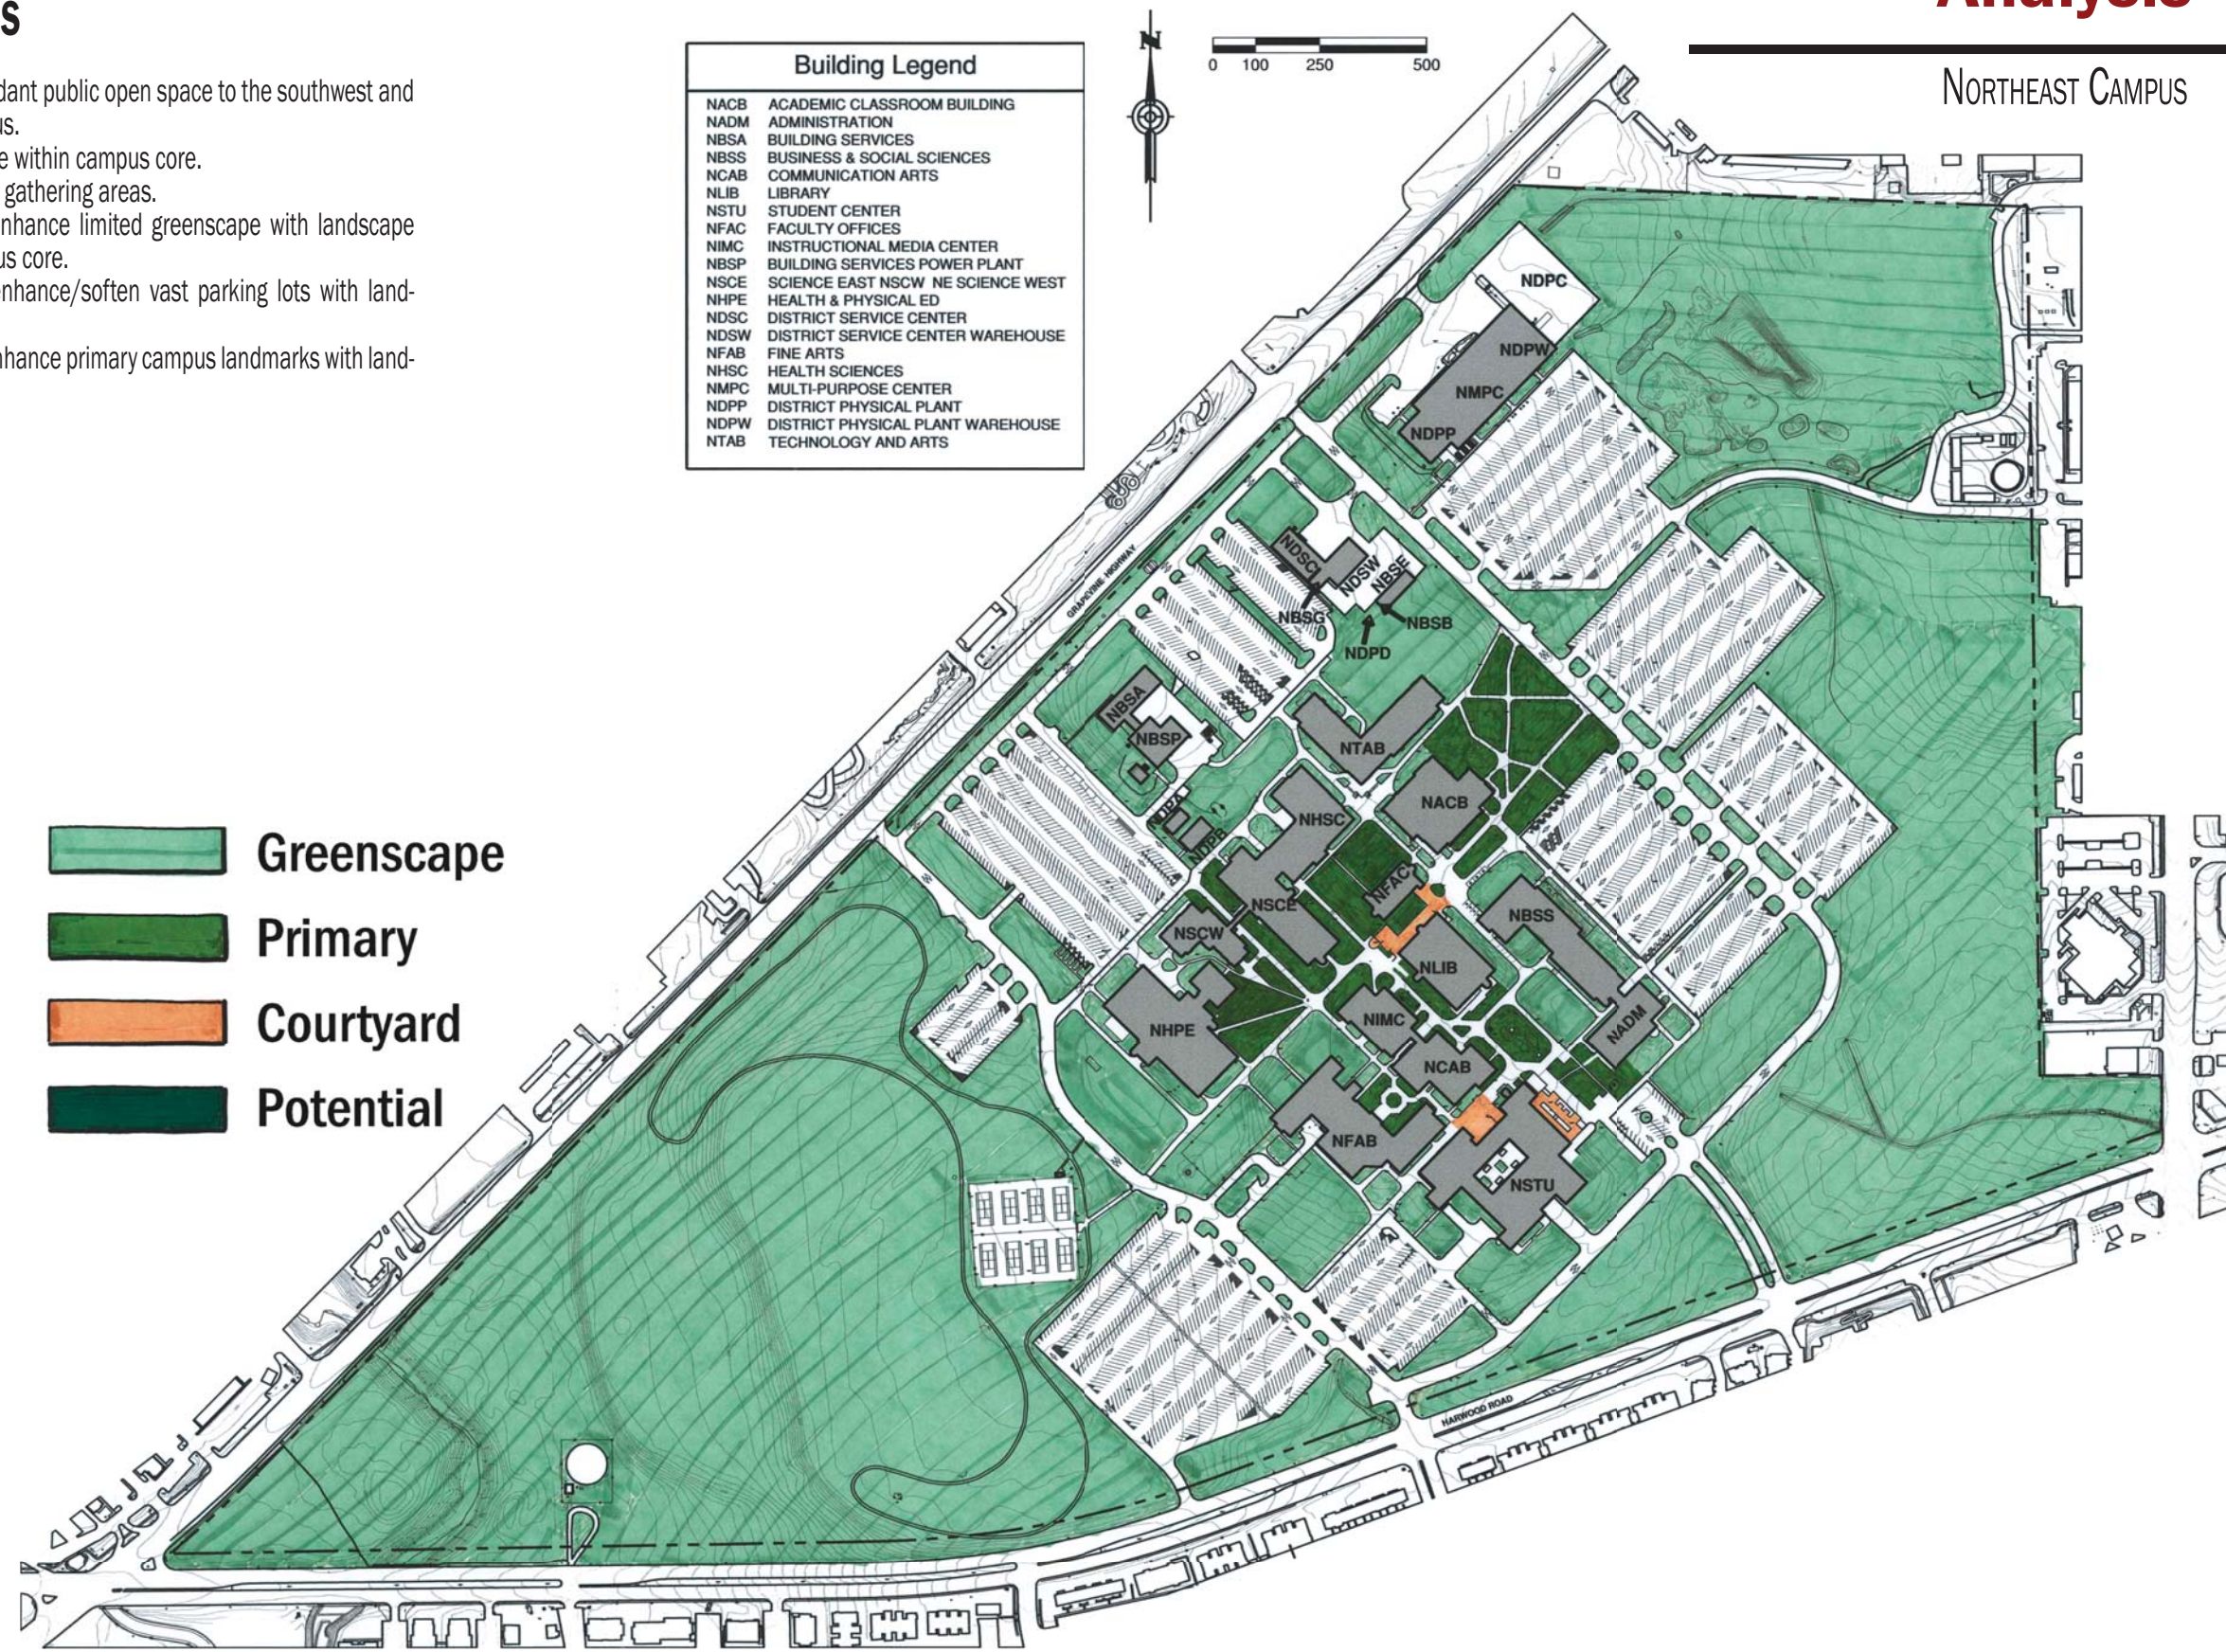

OBSERVATIONS

- Campus has abundant public open space to the southwest and east side of campus.
- Limited open space within campus core.
- Several hardscape gathering areas.
- Opportunities to enhance limited greenscape with landscape elements at campus core.
- Opportunities to enhance/soften vast parking lots with landscape elements.
- Opportunities to enhance primary campus landmarks with landscape elements.

Analysis

NORTHEAST CAMPUS

- Greenscape
- Primary
- Courtyard
- Potential

TARRANT COUNTY
COLLEGE DISTRICT

Greenspace

FREESE AND NICHOLS, INC.