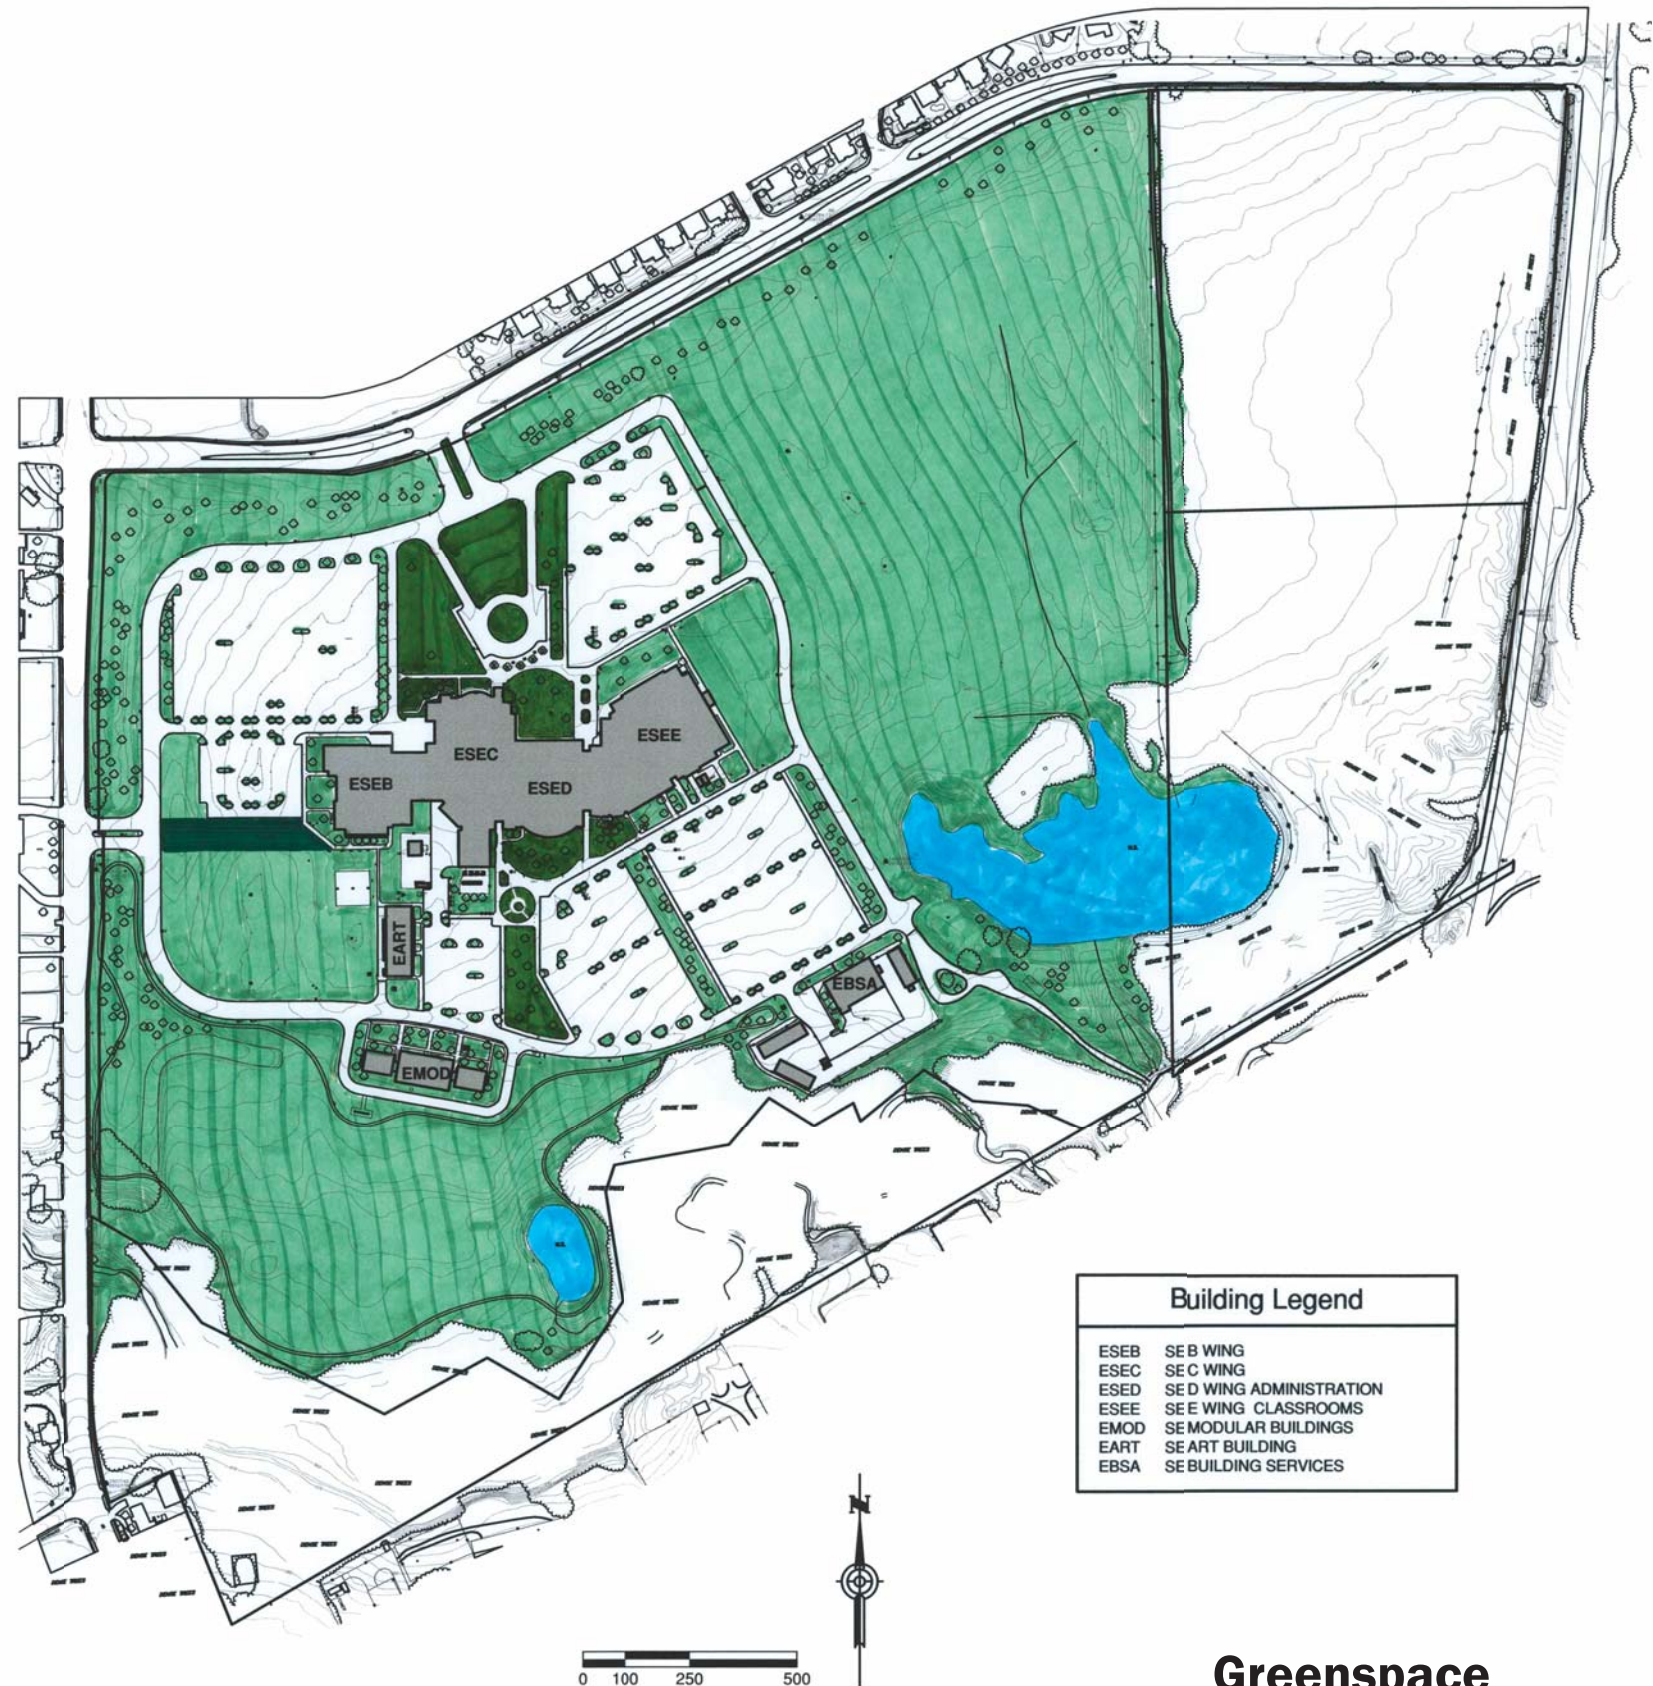

OBSERVATIONS

- Campus has abundant public open space to the southwest and east side of campus.
- Limited softscape areas around campus exterior.
- Formal greenscape elements at main north campus entry and south campus entry.
- Opportunity to enhance west campus entry with greenscape.
- Several potential hardscape gathering areas in need of enhancement.
- Opportunities to develop greenscape enhancement around lake.
- Opportunities to enhance limited greenscape with landscape elements.
- Opportunities to enhance/soften vast parking lots with landscape elements.

Analysis

SOUTHEAST CAMPUS

-  Greenscape
-  Primary
-  Courtyard
-  Potential

Building Legend	
ESEB	SE B WING
ESEC	SE C WING
ESED	SE D WING ADMINISTRATION
ESEE	SE E WING CLASSROOMS
EMOD	SE MODULAR BUILDINGS
EART	SE ART BUILDING
EBSA	SE BUILDING SERVICES

TARRANT COUNTY
COLLEGE DISTRICT

Greenspace

FREESE AND NICHOLS, INC.